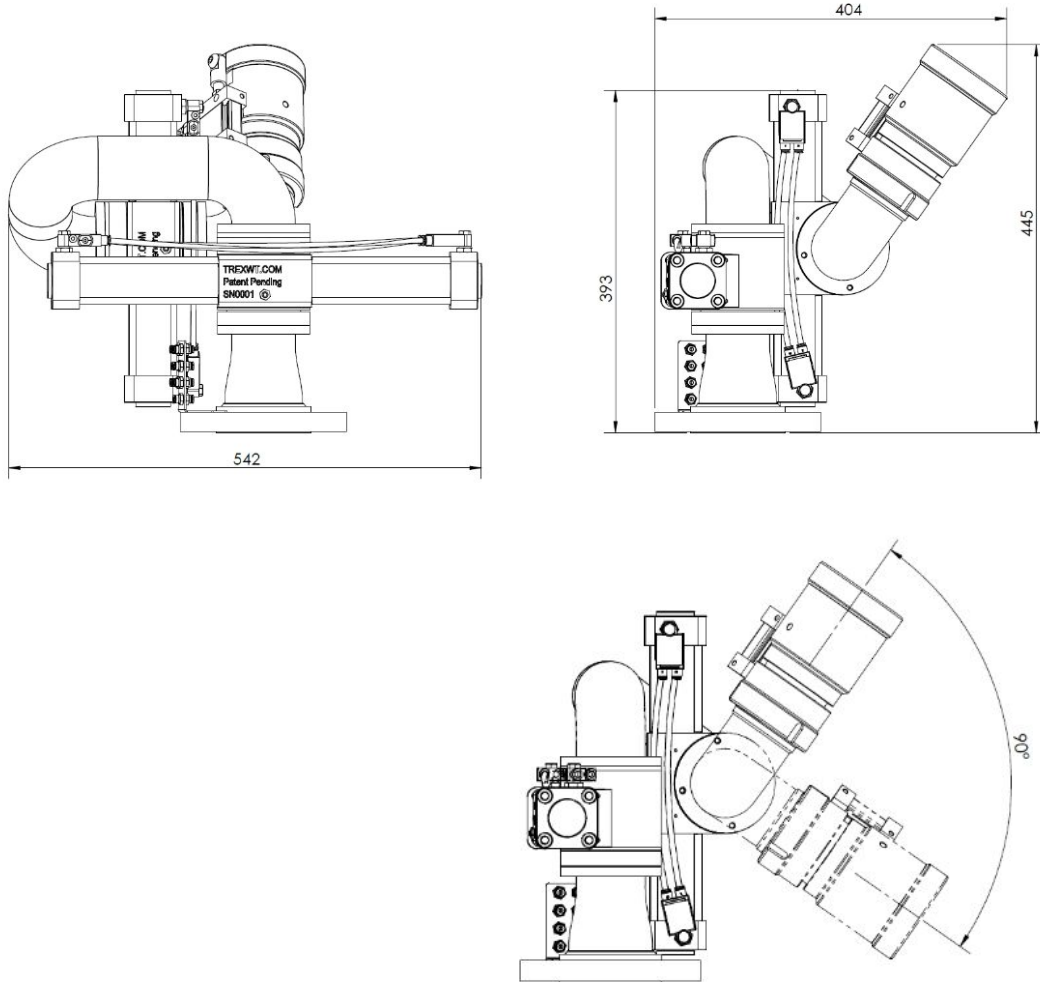

NOZZLE OPTIONS

Manual - Fog Stream